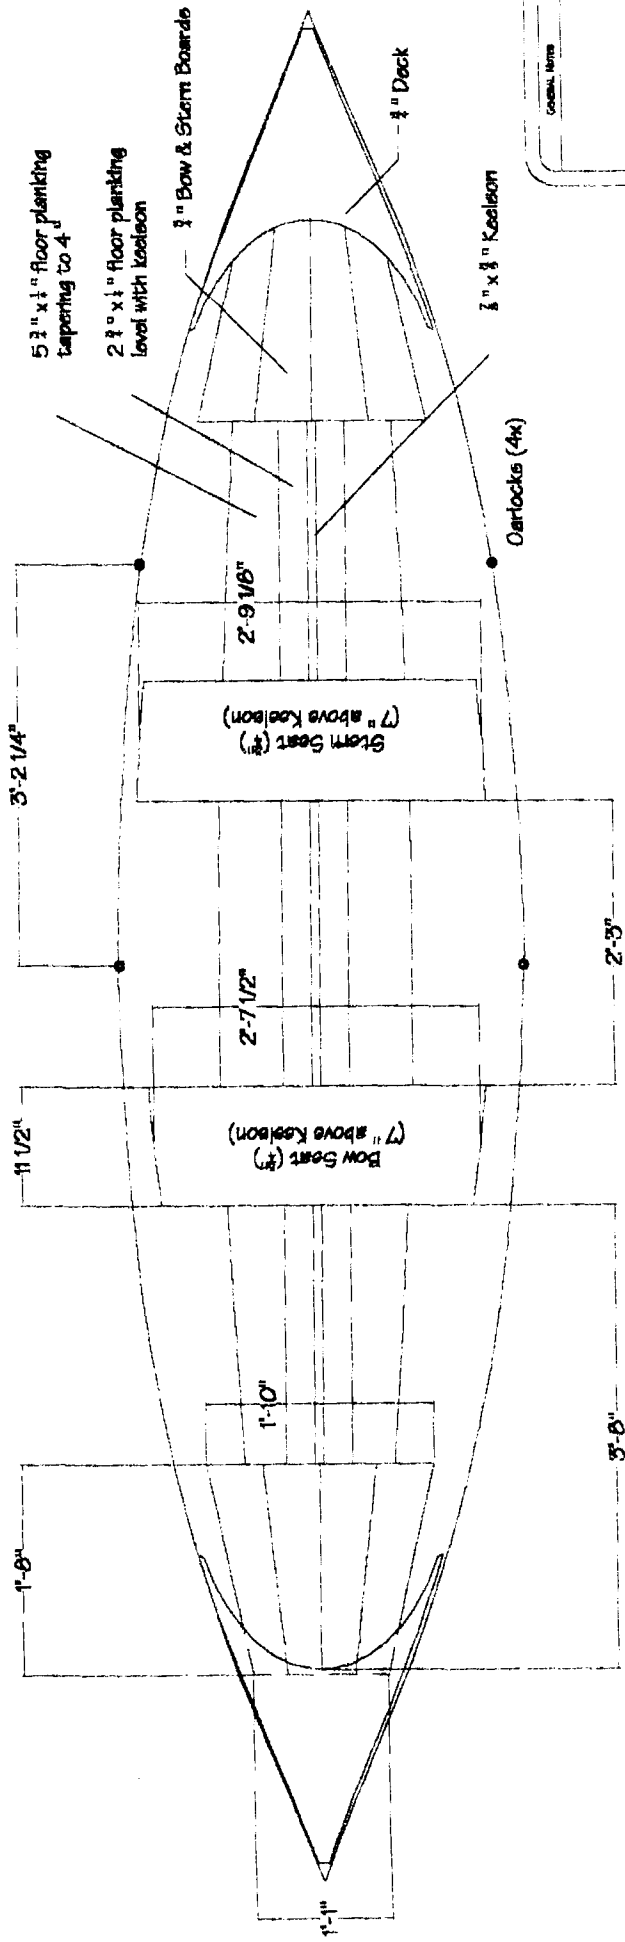

Customer Name

Carrying Place Canoes & Boat Works
11431 Highway 27
2000
Stirling, Ontario, L8E 1G0
Canada
Designer & Builder: Joe Zwick

Carrying Place
1st Original Peterborough
Rowing Club
11431 Joe Zwick
Drive Stirling Ontario

DATE

PRICE

PAID